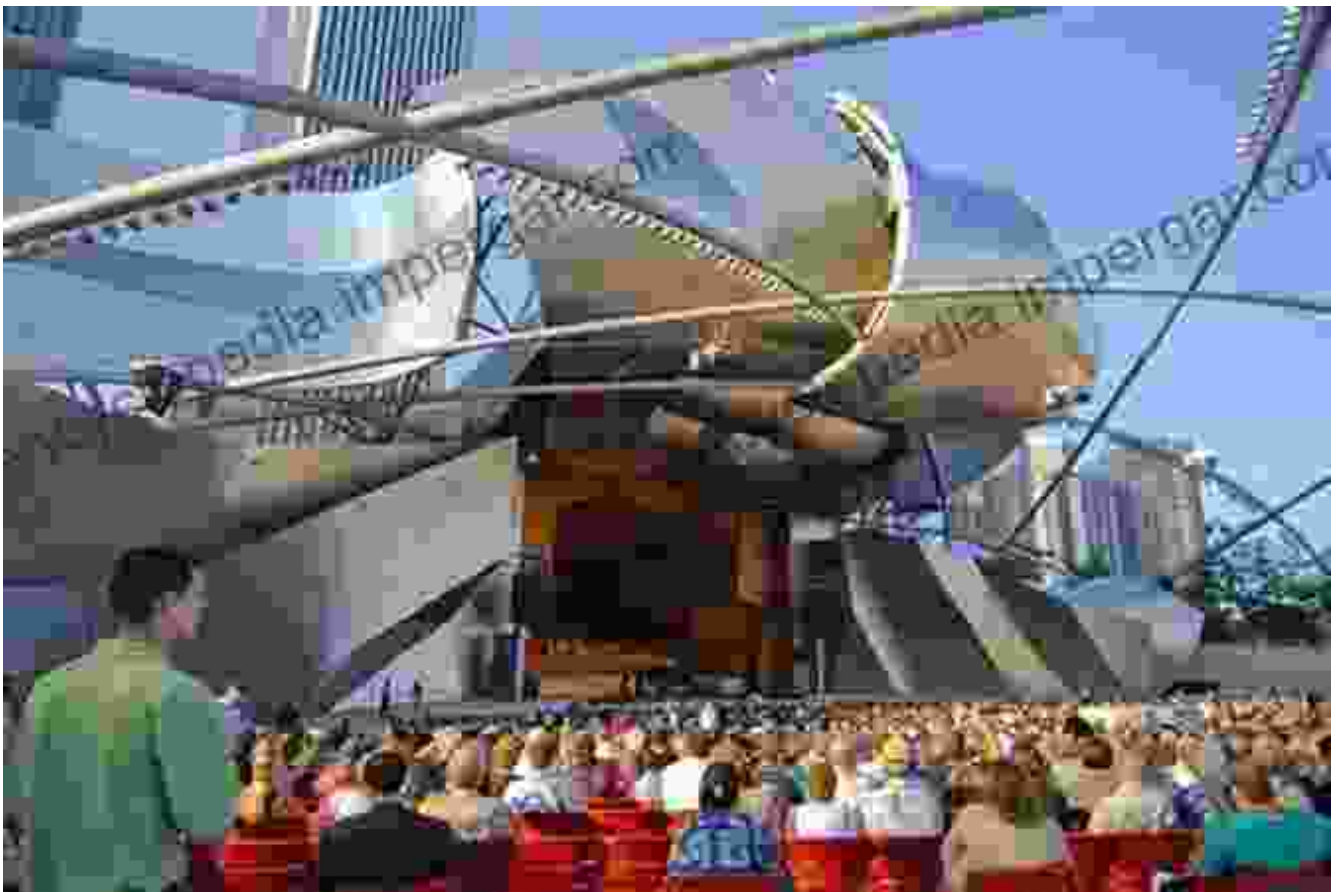

Frank Gehry's Masterpiece: Aqua Tower

Guide to Chicago's Twenty-First-Century Architecture

by John Hill

★★★★☆ 4.8 out of 5

Language : English

File size : 114159 KB

Print length : 320 pages

Among the most iconic structures of the 21st century is Aqua Tower, a sculptural masterpiece designed by renowned architect Frank Gehry. Rising 82 stories above Lake Michigan, the tower's undulating balconies resemble flowing water, creating a mesmerizing kinetic effect. Its innovative design not only enhances the city's skyline but also promotes sustainability through its energy-efficient features.

Gateway to the City: Willis Tower

Willis Tower, an architectural giant, dominates the Chicago skyline and offers breathtaking views from its observation deck.

No architectural tour of Chicago would be complete without a visit to Willis Tower, an iconic skyscraper that has stood as the city's tallest building since its completion in 1973. Previously known as Sears Tower, Willis Tower is a testament to structural engineering, with its distinctive bundled

tube design and exterior latticework. Visitors can ascend to the Skydeck, offering unparalleled panoramic vistas of the city and its architectural tapestry.

Green Architecture: 333 Wacker Drive

With an increasing focus on environmental sustainability, Chicago has embraced green architecture. 333 Wacker Drive, designed by Goettsch

Cultural Landmark: Pritzker Pavilion

Pritzker Pavilion, with its elegant band shell and reflecting pool, is a vibrant cultural hub in the heart of Chicago.

Beyond skyscrapers and office buildings, Chicago's architectural landscape embraces cultural spaces. Designed by Frank Gehry, the Pritzker Pavilion in Millennium Park is a captivating outdoor concert venue. Its distinctive